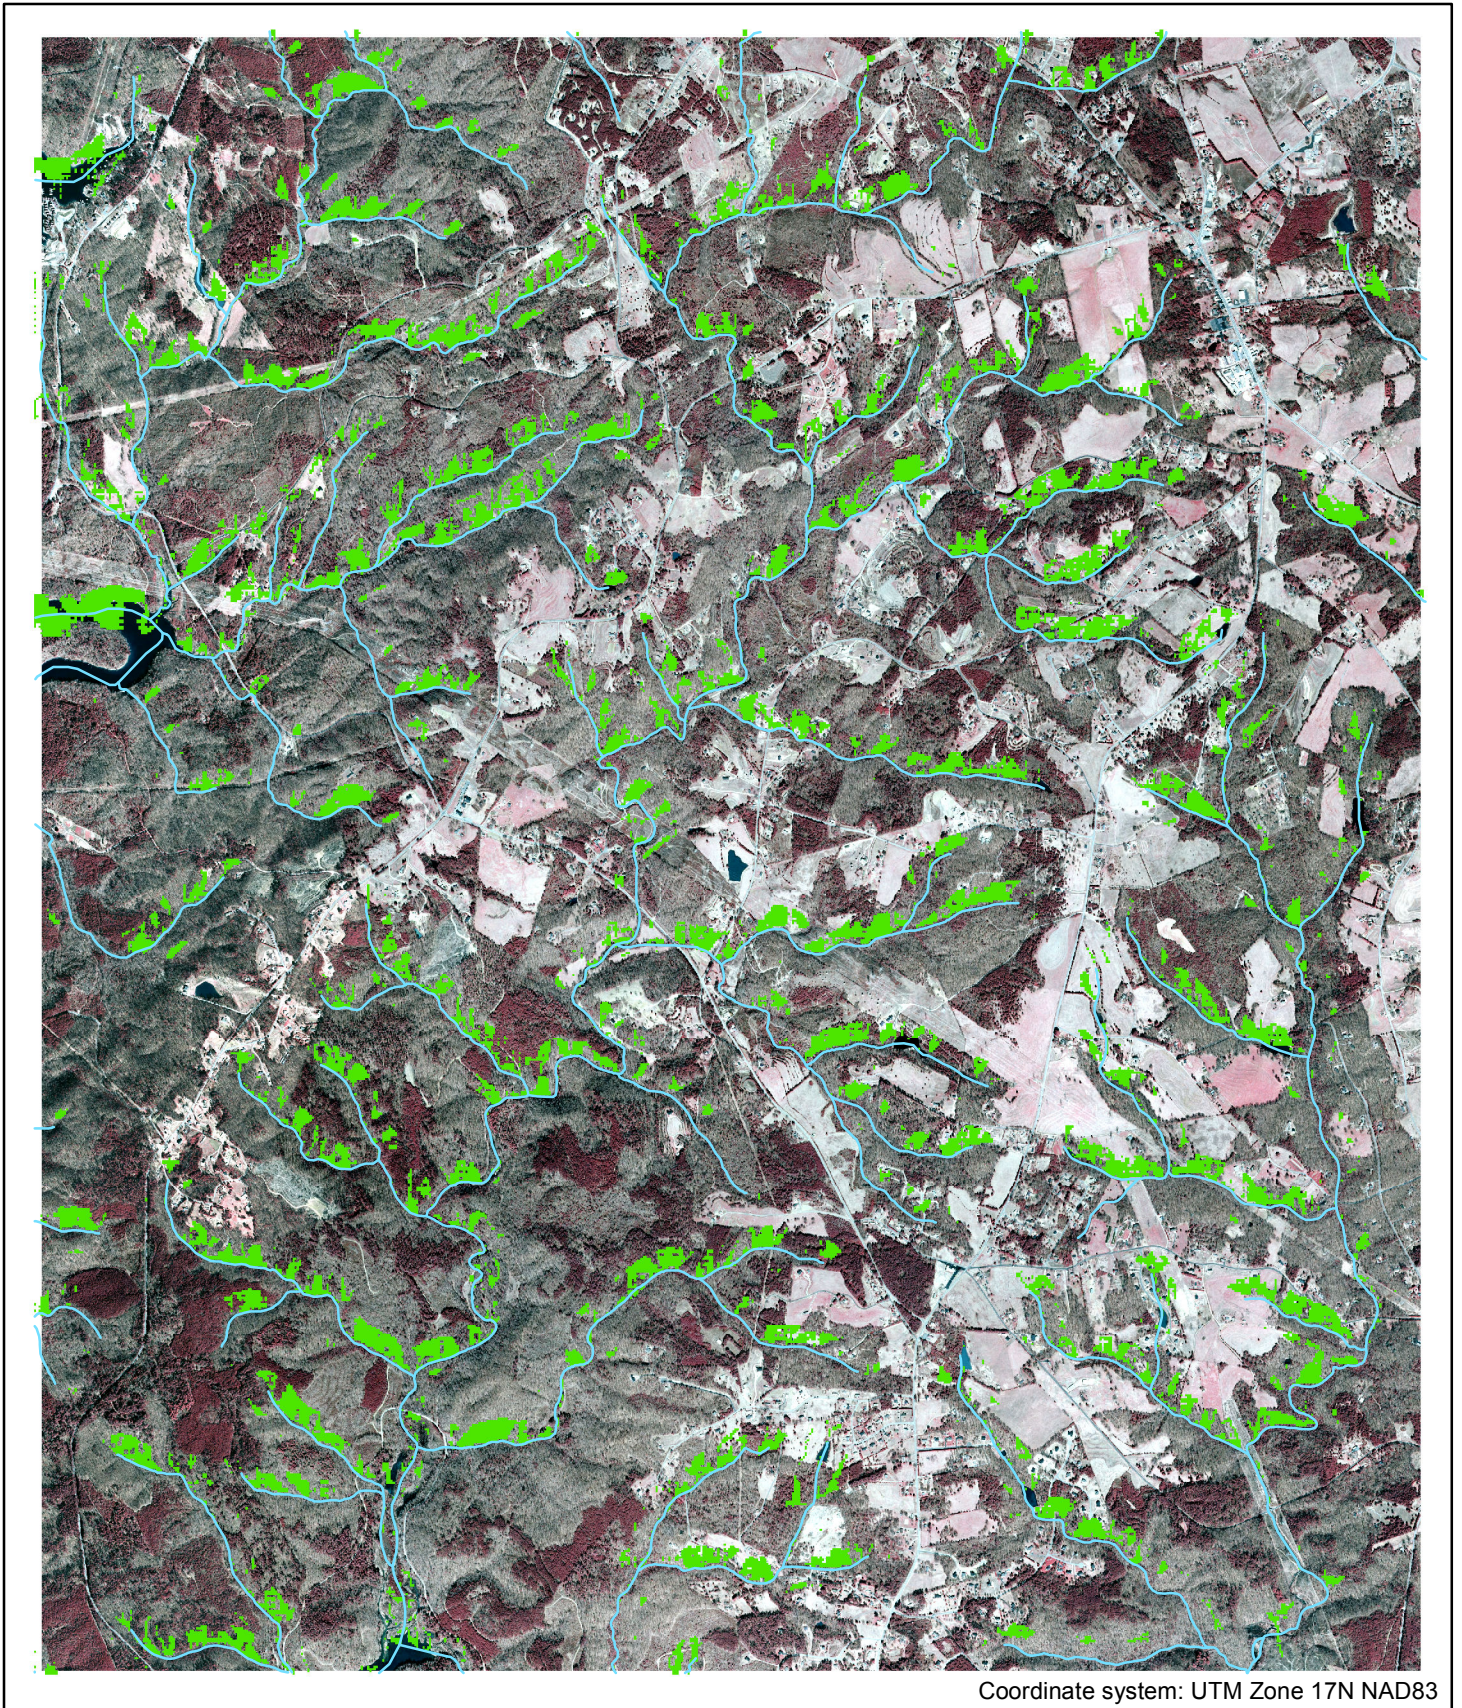

Habitat Suitability Analysis for Tigerbell Tree (*Tigeris bellious*)

Suitable habitat highlighted: south facing slopes within 100 m of a stream

Data Sources

Streams from U.S. Geological Survey
DEM from Pickens County GIS
Orthophoto from S.C. Department of Natural Resources

Prepared by Carly Summers
October 10, 2011

0 287.5 575 1,150 1,725 2,300 Meters

Legend

 Suitable Habitat